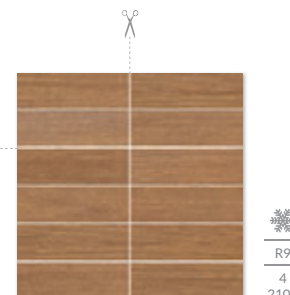

ROVERE GIALLO by My Way  
satyna 9,8×59,8

ROVERE GIALLO by My Way  
satyna taca 9,8×9,8

ROVERE GIALLO by My Way  
satyna 14,8×89,8

ROVERE GIALLO by My Way  
satyna taca nacinane 14,8×14,8

ROVERE GIALLO by My Way  
satyna 14,8×119,8

ROVERE GIALLO by My Way  
satyna 19,8×119,8

ROVERE GIALLO by My Way  
satyna mozaika cięta A  
29,8×29,8, kostka 2,3×2,3

ROVERE GIALLO by My Way  
satyna mozaika cięta B  
29,8×29,8, kostka 4,8×4,8

ROVERE GIALLO by My Way  
satyna inserto 29,8×29,8  
kostka 4,8×14,8