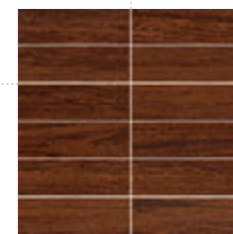

ROVERE ROSSO by My Way
satyna inserto 29,8×29,8
kostka 4,8×14,8

Każda płytki w odniesieniu do wzoru jest niepowtarzalna i może charakteryzować się różnicami tonalnymi – str. 166.

Płytki są wiernym odzwierciedleniem kolorystyki i faktury naturalnego drewna.

Płytki pakowane są losowo.

Schemat układania płytek na stronie 164.

cm	cm	szt.	m²	kg
19,8x119,8	1,10	5	1,19	30,52
14,8x119,8	1,10	6	1,06	27,19
14,8x89,8	1,10	8	1,06	27,19
9,8x59,8	1,10	10	0,59	15,13
9,8x44,8	1,10	10	0,44	11,29
29,8x29,8 inserto	1,10	7	-	12,78
29,8x29,8 mozaika B	1,10	7	-	14,70
29,8x29,8 mozaika A	1,10	7	-	13,30
7,2x59,8 cokół	1,10	9	-	9,45
7,2x44,8 cokół	0,72	9	-	6,98
14,8x14,8 taca nacinane	1,10	20	-	11,00
9,8x9,8 taca	1,10	20	-	4,80

kolekcja płytek rektyfikowanych