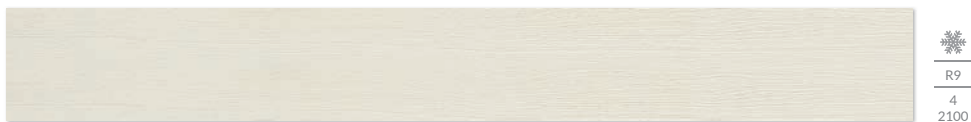

ROVERE BIANCO by My Way  
satyna 9,8×59,8

ROVERE BIANCO by My Way  
satyna taca 9,8×9,8

ROVERE BIANCO by My Way  
satyna 14,8×89,8

ROVERE BIANCO by My Way  
satyna taca nacinane 14,8×14,8

ROVERE BIANCO by My Way  
satyna 14,8×119,8