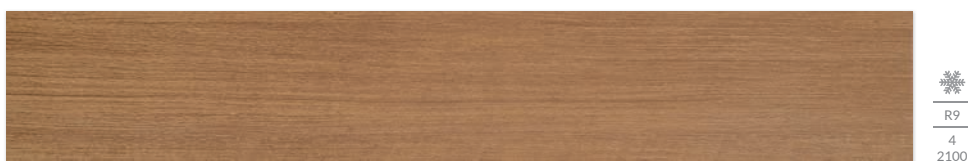

ROVERE GIALLO by My Way  
satyna 9,8×59,8

ROVERE GIALLO by My Way  
satyna taca 9,8×9,8

ROVERE GIALLO by My Way  
satyna 14,8×89,8

ROVERE GIALLO by My Way  
satyna taca nacinane 14,8×14,8

ROVERE GIALLO by My Way  
satyna 14,8×119,8