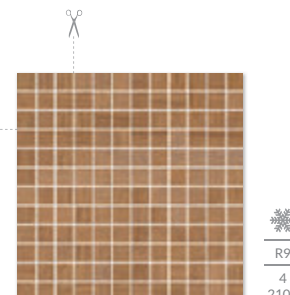

ROVERE GIALLO by My Way
satyna mozaika cięta A
29,8×29,8, kostka 2,3×2,3