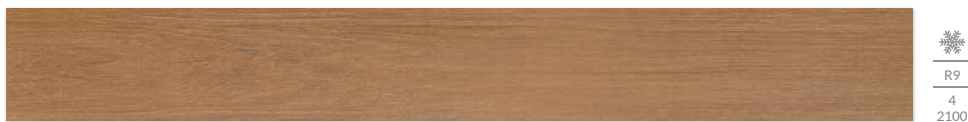

ROVERE GIALLO by My Way  
satyna 9,8×59,8

ROVERE GIALLO by My Way  
satyna taca 9,8×9,8

ROVERE GIALLO by My Way  
satyna 14,8×89,8

ROVERE GIALLO by My Way  
satyna taca nacinane 14,8×14,8

ROVERE GIALLO by My Way  
satyna 14,8×119,8