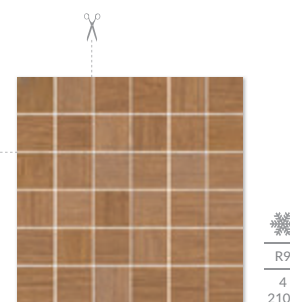

ROVERE GIALLO by My Way  
satyna 9,8×59,8

ROVERE GIALLO by My Way  
satyna taca 9,8×9,8

ROVERE GIALLO by My Way  
satyna 14,8×89,8

ROVERE GIALLO by My Way  
satyna taca nacinane 14,8×14,8

ROVERE GIALLO by My Way  
satyna 14,8×119,8

ROVERE GIALLO by My Way  
satyna 19,8×119,8

ROVERE GIALLO by My Way  
satyna mozaika cięta A  
29,8×29,8, kostka 2,3×2,3

ROVERE GIALLO by My Way  
satyna mozaika cięta B  
29,8×29,8, kostka 4,8×4,8

ROVERE GIALLO by My Way  
satyna inserto 29,8×29,8  
kostka 4,8×14,8