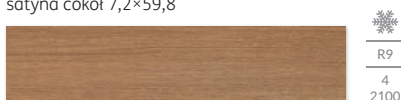

ROVERE GIALLO by My Way
satyna 9,8×44,8